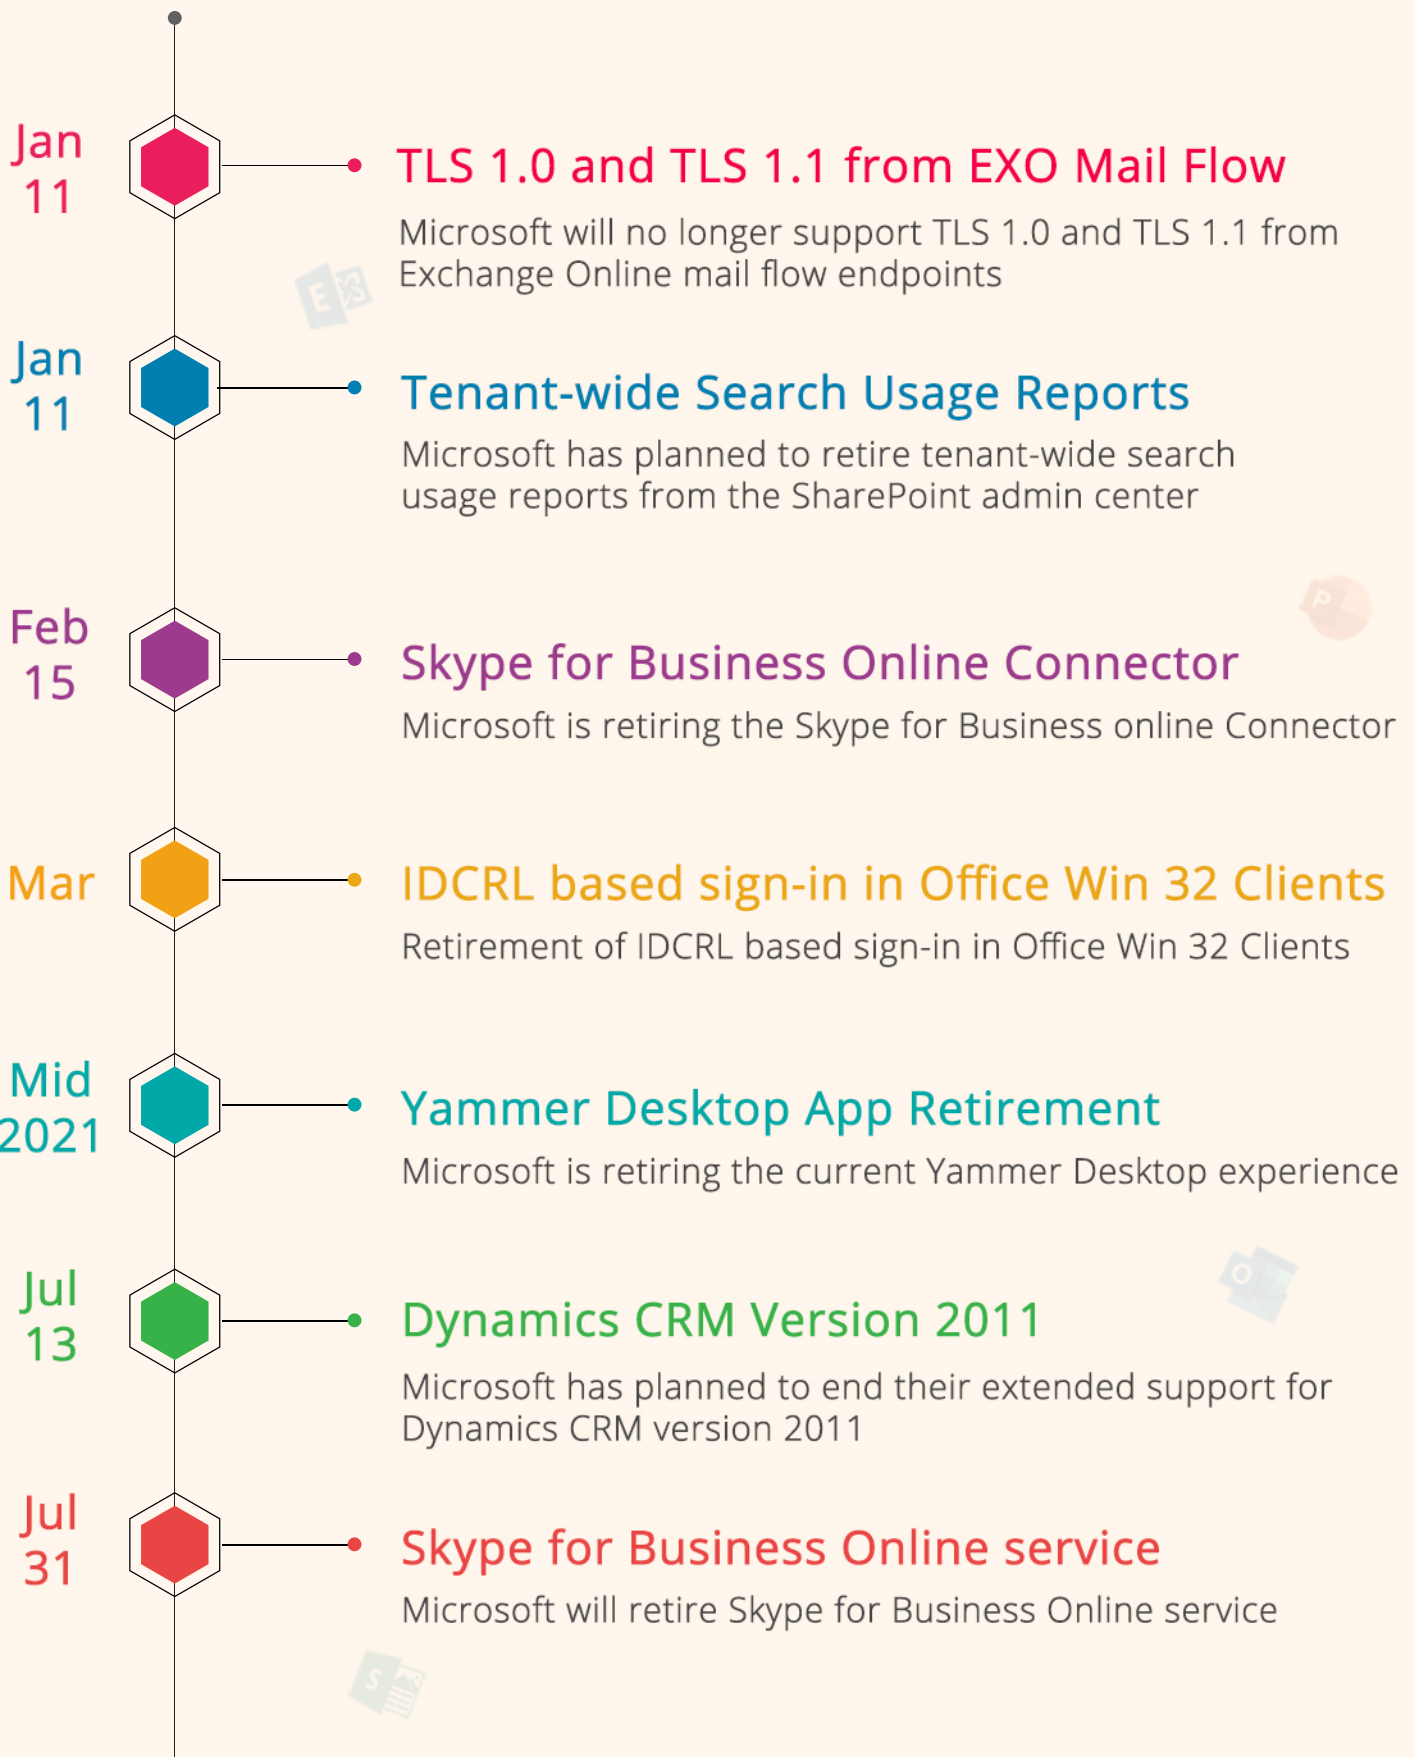

2021 End-of-Support Milestone in Microsoft 365

2021 End-of-Support Milestone in Microsoft 365

2nd
Half of
2021

Basic Authentication for Legacy Protocols in EXO

Microsoft retiring the Basic auth for legacy protocols like EWS, EAS, POP, IMAP, and RPS in EXO.

Aug
17

IE11 Retirement in Microsoft 365 Apps

Microsoft 365 services and applications will no longer support Internet Explorer 11

Sep
30

Visio Web Access from SharePoint Online

Visio Web Access and its Web Part for SharePoint Online will no longer be available.