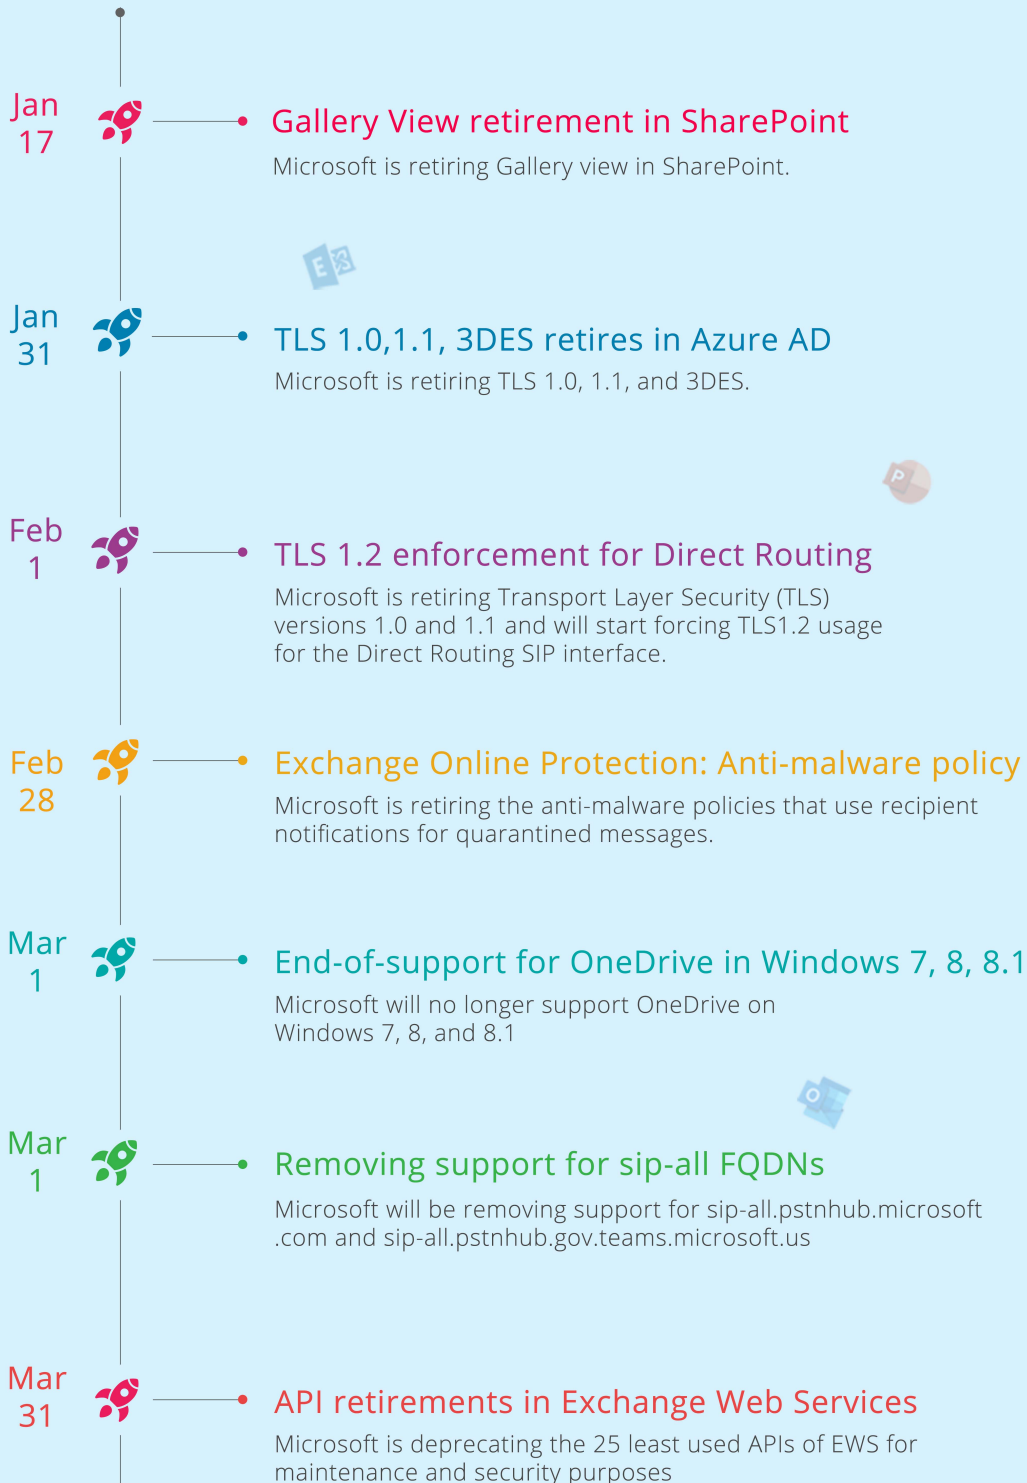

2022 End-of-Support Milestone in Microsoft 365

2022 End-of-Support Milestone in Microsoft 365

Jun
15

- **IE 11 desktop application retirement**

Microsoft is retiring IE 11 desktop application.

Jun
30

- **Azure AD Graph API retirement**

Microsoft is retiring Azure AD graph API

Jun
30

- **Azure AD license management cmdlets retiring**

Microsoft is retiring the license cmdlets in the MSOnline and Azure AD PowerShell modules

Sep
1

- **Classic Exchange admin center**

Users or Administrators will no longer be able to access the Classic Exchange admin center (EAC).

Oct
22

- **Basic auth deprecation in Exchange Online**

Microsoft will retire Basic Authentication.